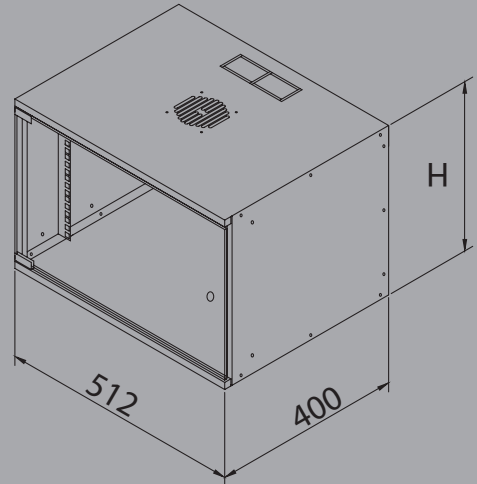

SOHO

Wall Mounted Cabinets

- Removable rear panel.
- 4 mm tempered glass front door with lock.
- Produced in sizes 4U, 7U, 9U, 12U.
- Colour: Ral 7035 Gray, optional Ral 9005 Black.

19" Wall Mounted SOHO Cabinet Genişlik - Width: 515 mm / Derinlik - Depth: 400 mm

Order No	U	h	H	KG
FORM SH-9U	9	404	448	14

U: Unit (1U=44,45mm) / h: İç Yükseklik - Inside Height (mm) / H: Tekerlek Dahil Dış Yükseklik - Outside Height (mm)